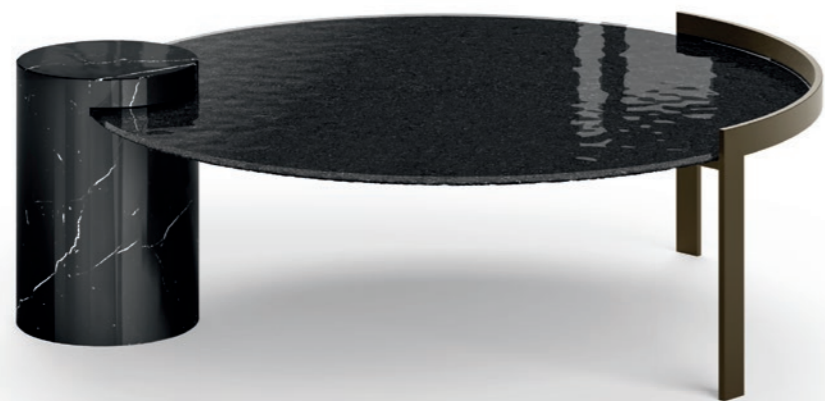

PEO LOW

Design Ollen Pal

Raffinato tavolino dal design scultoreo ed elegante. Un importante appoggio in marmo pregiato abbinato a un raffinato profilo metallico verniciato sostengono il piano tondo in cristallo. Perfetto per il salotto di casa.

Elegant coffee tables with a sculptural and refined design. An important stand in fine marble combined with a painted metal profile supports the round glass top. Perfect for the living room.

PEO LOW_top cristallo tavolino, ø cm 100, base: marmo Emperador lucido - metallo verniciato bronzo, piano: cristallo martellato bronzo lucido.

PEO LOW_glass top coffee table, ø cm 100, base: glossy marble Emperador - bronze painted metal, top: glossy bronze hammered glass.

PEO LOW_top cristallo tavolino, ø cm 100x h 32, base: marmo Carrara lucido - metallo verniciato titanio, piano: cristallo verniciato nero lucido.

PEO LOW_glass top coffee table, ø cm 100x h 32, base: glossy marble Carrara - titanium painted metal, top: glossy black painted glass.

PEO LOW_top cristallo tavolino, ø cm 100x h 32, base: marmo Nero Marquinia lucido - metallo verniciato bronzo, piano: cristallo martellato nero lucido.
PEO LOW_glass top coffee table, ø cm 100x h 32, base: glossy marble Nero Marquinia - bronze painted metal, top: glossy black hammered glass.