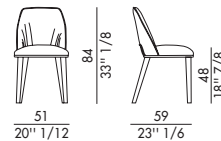

Informazioni tecniche / Technical informations

Sedia imbottita con gambe in legno massello di frassino tinto.

Noce Canaletto	FVC
Frassino Nero	FNR
Frassino Testa di Moro	FTM

Rivestimento non sfoderabile.

H 140 cm x L 120 cm 1,80 m²

Upholstered chair with ash stained solid wooden legs.

Canaletto Walnut Ash	FVC
Black Ash	FNR
Dark Brown Ash	FTM

Cover not removable.

H 140 cm x L 120 cm 1,80 m²