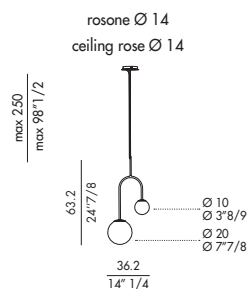

Informazioni tecniche / Technical informations

DECOR_1 sospensione
DECOR_1 pendant