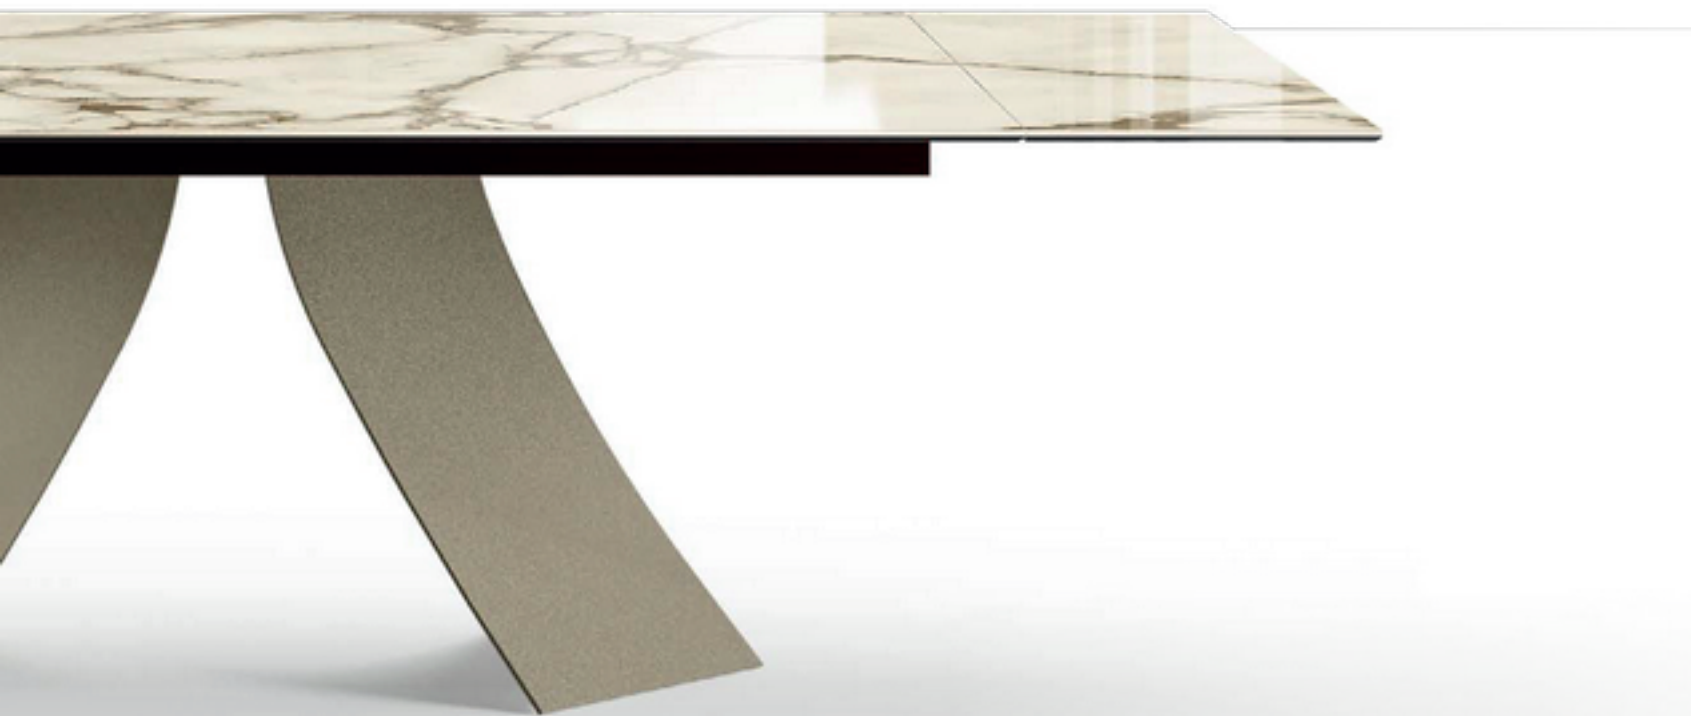

*Transformative and eclectic table, characterized by the particular tensions of the metal base, which looks different from every point of view you look at it. The glass, wood, ceramic or marble top enrich the sculptural momentum of the entire table. Available with rectangular or shaped tops. Elegant and refined is the version with a round and shaped top in ceramic king, characterized by a sleek and sophisticated lacquered rounded profile that fully embraces the top.*

TWIST\_top ceramica king tavolo, cm 240x120 sagomato, base: bronzo spazzolato vintage, top: ceramica onice lucido, bordo: laccato bronzo.  
MAX L DIAMOND\_base metallo, MAX arm DIAMOND\_base metallo sedia e poltroncina, base: verniciato bronzo, pelle Elite E22 siena.  
CHERRY MIX\_10 sospensione lampada, oro spazzolato · SYRA madia, cm 190x48x h 75, noce Canaletto, top: cristallo verniciato tortora lucido.  
GALLERY specchio, cm 132x122, cristallo specchiato bronzo · DINA tappeto, T 101.

*TWIST\_ceramic top king table, cm 240x120 shaped, base: brushed bronze vintage, top: glossy ceramic Onice, edge: bronze lacquered.  
MAX L DIAMOND\_metal base, MAX arm DIAMOND\_metal base chair and armchair, base: bronze painted, leather Elite E22 siena.  
CHERRY MIX\_10 pendant lamp, brushed gold · SYRA sideboard, cm 190x48x h 75, Canaletto walnut, top: glossy tortora painted glass.  
GALLERY mirror, cm 132x122, bronze mirrored glass · DINA rug, T 101.*

TWIST EXTENDABLE

TWIST EXTENDABLE\_top ceramica, tavolo, cm 180/260x106, base: verniciato titanio, top: ceramica Calacatta Macchia Vecchia lucido.  
ALESSIA sedia, gambe: verniciato titanio, pelle Elite E08 topo · ALMA madia, cm 220x45x h 75, platino spazzolato.  
LET specchio, cm 180x90, cristallo specchiato · RINA tappeto, T 502.