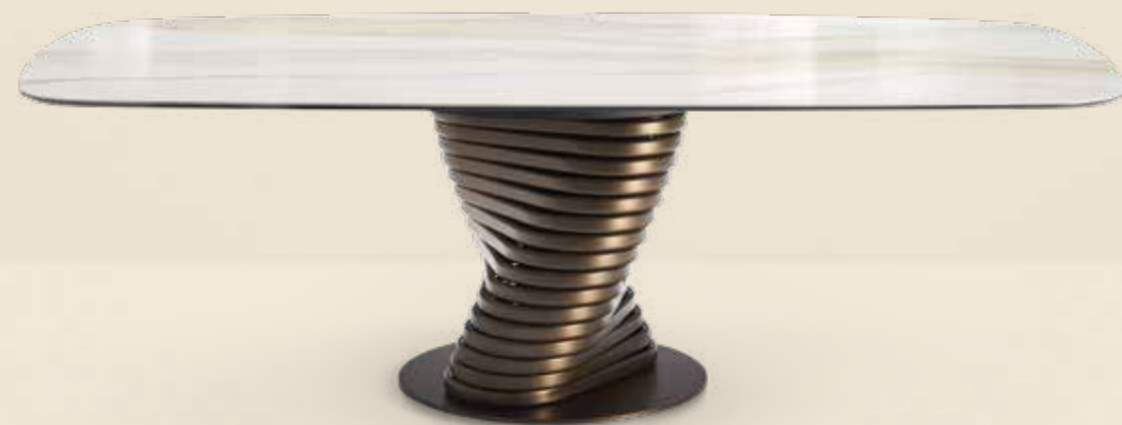

Lo stile è un concetto senza tempo
Style is a timeless concept

ROTOLO_top ceramica tavolo, cm 239x119 sagomato, base: verniciato bronzo, piano: ceramica Calacatta gold lucido.
MAX DELUXE_base legno · MAX arm DELUXE_base legno, sedia e poltroncina, base: noce Canaletto, pelle 5508 avorio.

ROTOLO_ceramic top table, cm 239x119 shaped, base: bronze painted, top: glossy ceramic Calacatta gold.
MAX DELUXE_wood base · MAX arm DELUXE_wood base, chair and armchair, base: Canaletto walnut, leather 5508 avorio.