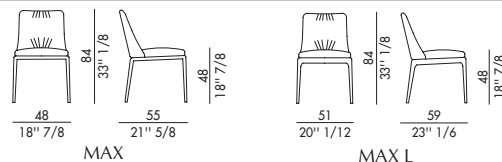

Max Deluxe with metal base is the elegant armchair defined by a soft and welcoming seat, perfect for insertion in modern and everyday contexts. Enveloping and sinuous lines present this elegant armchair which stands out within the Max line seating collection for its characteristic folds which embellish its structure. This furnishing accessory with a contemporary design that aims to reinterpret classic shapes is available with an elegant wooden or painted metal base. The padding, however, is available in leather, eco-leather or fabric, while the covering is not removable. Other options in the Max line include Max Diamond with wooden base, Max with wooden base or with metal base. Now enriched by a version with a wider and deeper seat: Max L.

Informazioni tecniche / Technical informations

MAX L
DELUXE

MAX arm
DELUXE

Sedia e poltroncina imbottita, base in metallo verniciato. MAX L versione large.

Nero	V01	Titanio	V04
Antracite	V03	Bronzo	V05
Avorio	V08	Oro	V06

Rivestimento non sfoderabile.

MAX DELUXE		H 140 cm x L 120 cm		2,00 m ²
MAX L DELUXE		H 140 cm x L 120 cm		2,20 m ²
MAX arm DELUXE		H 140 cm x L 130 cm		2,90 m ²

Upholstered chair and armchair, MAX L larger version, metal painted base.

Black	V01	Titanium	V04
Anthracite	V03	Bronze	V05
Ivory	V08	Gold	V06

Cover not removable.

MAX DELUXE		H 140 cm x L 120 cm		2,00 m ²
MAX L DELUXE		H 140 cm x L 120 cm		2,20 m ²
MAX arm DELUXE		H 140 cm x L 130 cm		2,90 m ²