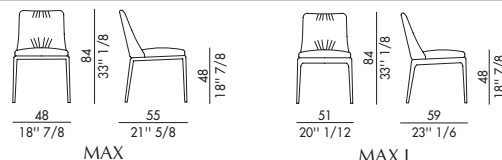

Sedia e poltroncina imbottita, base in metallo verniciato. MAX L versione large.

Nero	V01	Titanio	V04
Antracite	V03	Bronzo	V05
Avorio	V08	Oro	V06

Upholstered chair and armchair, MAX L larger version, metal painted base.

Black	V01	Titanium	V04
Anthracite	V03	Bronze	V05
Ivory	V08	Gold	V06

Rivestimento non sfoderabile.

MAX DELUXE		H 140 cm x L 120 cm		2,00 m²
MAX L DELUXE		H 140 cm x L 120 cm		2,20 m²
MAX arm DELUXE		H 140 cm x L 130 cm		2,90 m²

Cover not removable.

MAX DELUXE		H 140 cm x L 120 cm		2,00 m²
MAX L DELUXE		H 140 cm x L 120 cm		2,20 m²
MAX arm DELUXE		H 140 cm x L 130 cm		2,90 m²