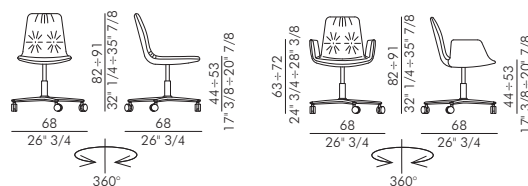

Lisa 5 Ways is the swivel chair on casters that features a soft and welcoming seat, perfect for support during long working hours. The design of this swivel chair with casters is CSR Eforma, defined by a padded seat with a 5-star swivel base adjustable in height, in brushed aluminium. Available in leather, eco-leather or fabric, the covering is not removable. The seat of the Lisa 5 Ways chair is elegant and refined, defined by finishing details that enhance the high manual skill and craftsmanship of the workmanship. The ideal furnishing accessory for working environments such as offices or meeting rooms. Also available in the Lisa 4 ways version without wheels.

eforma
DESIGN ITALIANO

Informazioni tecniche / Technical informations

LISA

LISA arm

Sedia e poltroncina imbottita con base girevole a 5 razze in alluminio spazzolato, regolabile in altezza.

Alluminio Spazzolato ASP

Cordoncino in ecopelle.

Bianco 1 Beige 11
Antracite 7 Fango 14
Nero 8 Testa di Moro 16

Rivestimento non sfoderabile.

LISA H 140 cm x L 100 cm 2,00 m²
LISA arm H 140 cm x L 120 cm 2,60 m²

Upholstered chair and armchair with swivel 5 ways base adjustable in height in polished aluminium.